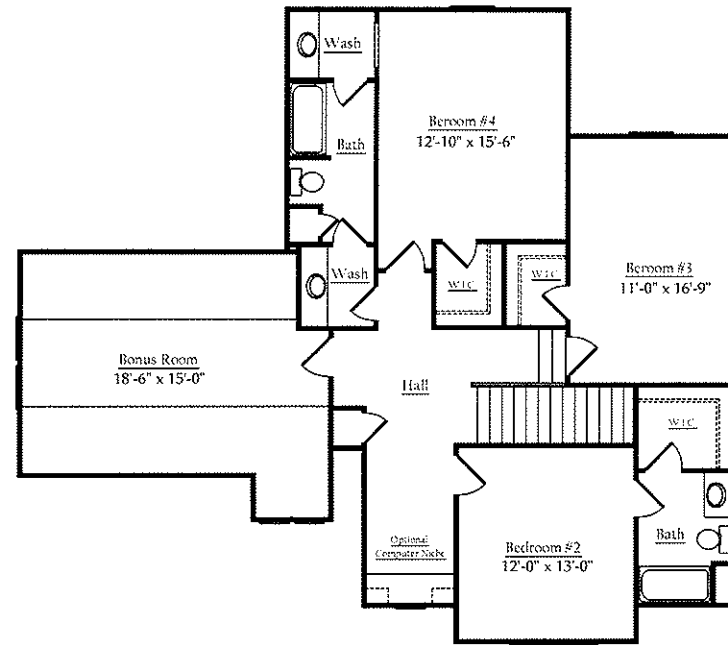

## THE ELLERBY 4

MAIN FLOOR PLAN

SECOND FLOOR PLAN

# THE ELLERBY 3307

FIRST FLOOR - 1892 SQ. FT.  
 SECOND FLOOR - 1415 SQ. FT.  
 TOTAL (NO OPTIONS) 3,307 SQ. FT.