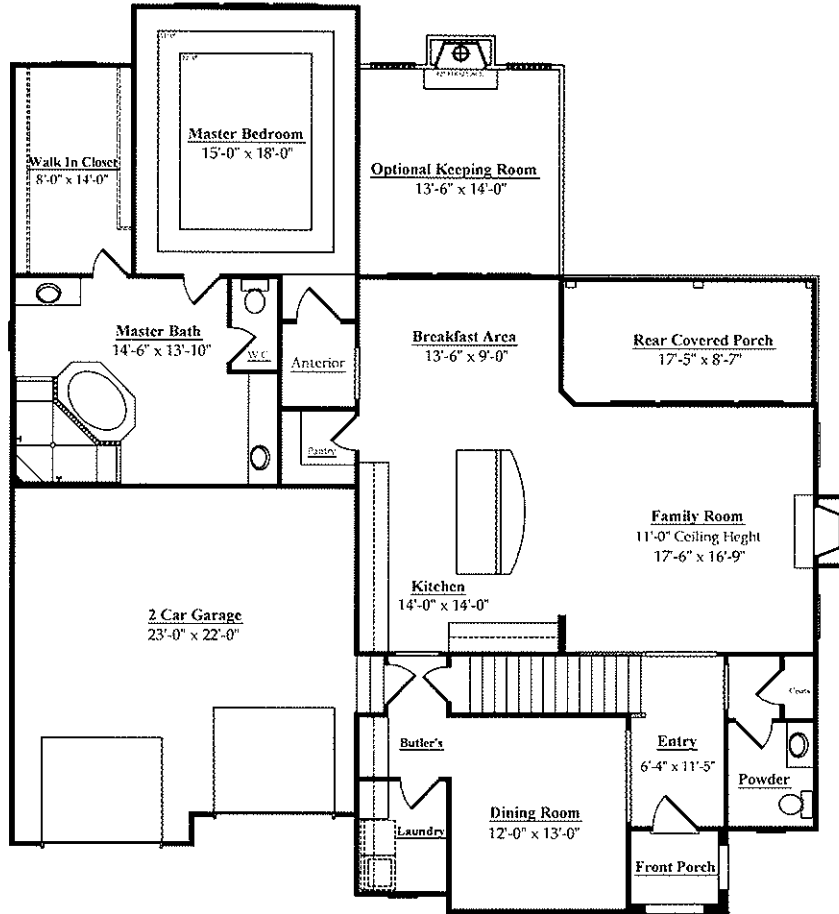

## THE ELLERBY 4

MAIN FLOOR PLAN

SECOND FLOOR PLAN

# THE ELLERBY 3307

FIRST FLOOR - 1892 SQ. FT.  
 SECOND FLOOR - 1415 SQ. FT.  
 TOTAL (NO OPTIONS) 3,307 SQ. FT.